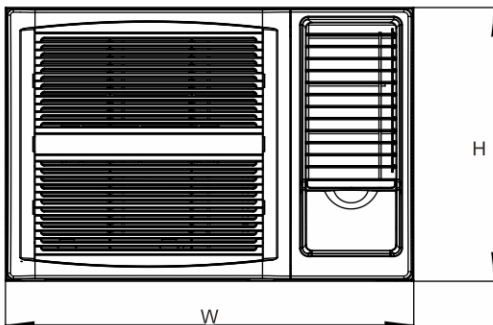

# Window Type

INVERTER Cooling Only

## Technical Specifications

Model		JASA-JWC09AJI	JASA-JWC12AFI	JASA-JWC18AHI	JASA-JWC24AHI
Power Supply		V~,Hz,Ph	220~240,50,1	220~240,50,1	220~240,50,1
Capacity	Cooling	W	2600	3500	5250
	Heating	W	-	-	-
Performance	EER/COP	W/W	3.01	3.01	3.21
Electric Data	Rated Cooling Power Input	W	863	1162	1635
	Rated Heating Power Input	W	-	-	-
	Rated Cooling Current	A	4.10	5.80	7.74
	Rated Heating Current	A	-	-	-
Indoor Air Flow		m <sup>3</sup> /h	315/275/210	420/380/340	750/660/610
Inside Noise Level		dB(A)	50/46/42	50/48/46	52/49/46
Outside Noise Level		dB(A)	55/51/45	56/54/52	58/56/54
Refrigerant Type		g	R410A/440	R410A/670	R410A/780
Outline Dimension (W×H×D)		mm	450×350×640	560×375×708	660×428×800
Package Dimension (W×H×D)		mm	516×374×743	623×425×806	739×505×890
Weight Net/Gross		kg	28.0/30.5	40.0/43.0	55.0/59.0

Model	Dimension	
	WxHxD(mm)	Packing Dimension
JASA-JWC09AJI	450×350×640	516×374×743
JASA-JWC12AFI	560×375×708	623×425×806
JASA-JWC18AHI	660×428×800	739×505×890
JASA-JWC24AHI	660×428×800	739×505×890

Due to JASA policy of constant improvement, specifications are subject to change without prior notice.