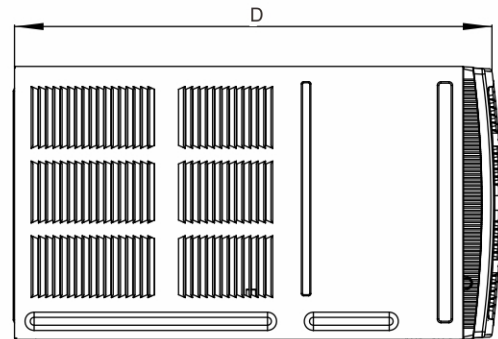

## Technical Specifications

Model		JASA-JWC09AJI	JASA-JWC12AFI	JASA-JWC18AHI	JASA-JWC24AHI
Power Supply		V~,Hz,Ph	220~240,50,1	220~240,50,1	220~240,50,1
Capacity	Cooling	W	2600	3500	5250
	Heating	W	-	-	-
Performance	EER/COP	W/W	3.01	3.01	3.21
Electric Data	Rated Cooling Power Input	W	863	1162	1635
	Rated Heating Power Input	W	-	-	-
	Rated Cooling Current	A	4.10	5.80	7.74
	Rated Heating Current	A	-	-	-
Indoor Air Flow		m <sup>3</sup> /h	315/275/210	420/380/340	750/660/610
Inside Noise Level		dB(A)	50/46/42	50/48/46	52/49/46
Outside Noise Level		dB(A)	55/51/45	56/54/52	58/56/54
Refrigerant Type		g	R410A/440	R410A/670	R410A/780
Outline Dimension (W×H×D)		mm	450×350×640	560×375×708	660×428×800
Package Dimension (W×H×D)		mm	516×374×743	623×425×806	739×505×890
Weight Net/Gross		kg	28.0/30.5	40.0/43.0	55.0/59.0

Model	Dimension	
	WxHxD(mm)	Packing Dimension
JASA-JWC09AJI	450×350×640	516×374×743
JASA-JWC12AFI	560×375×708	623×425×806
JASA-JWC18AHI	660×428×800	739×505×890
JASA-JWC24AHI	660×428×800	739×505×890

Due to JASA policy of constant improvement, specifications are subject to change without prior notice.